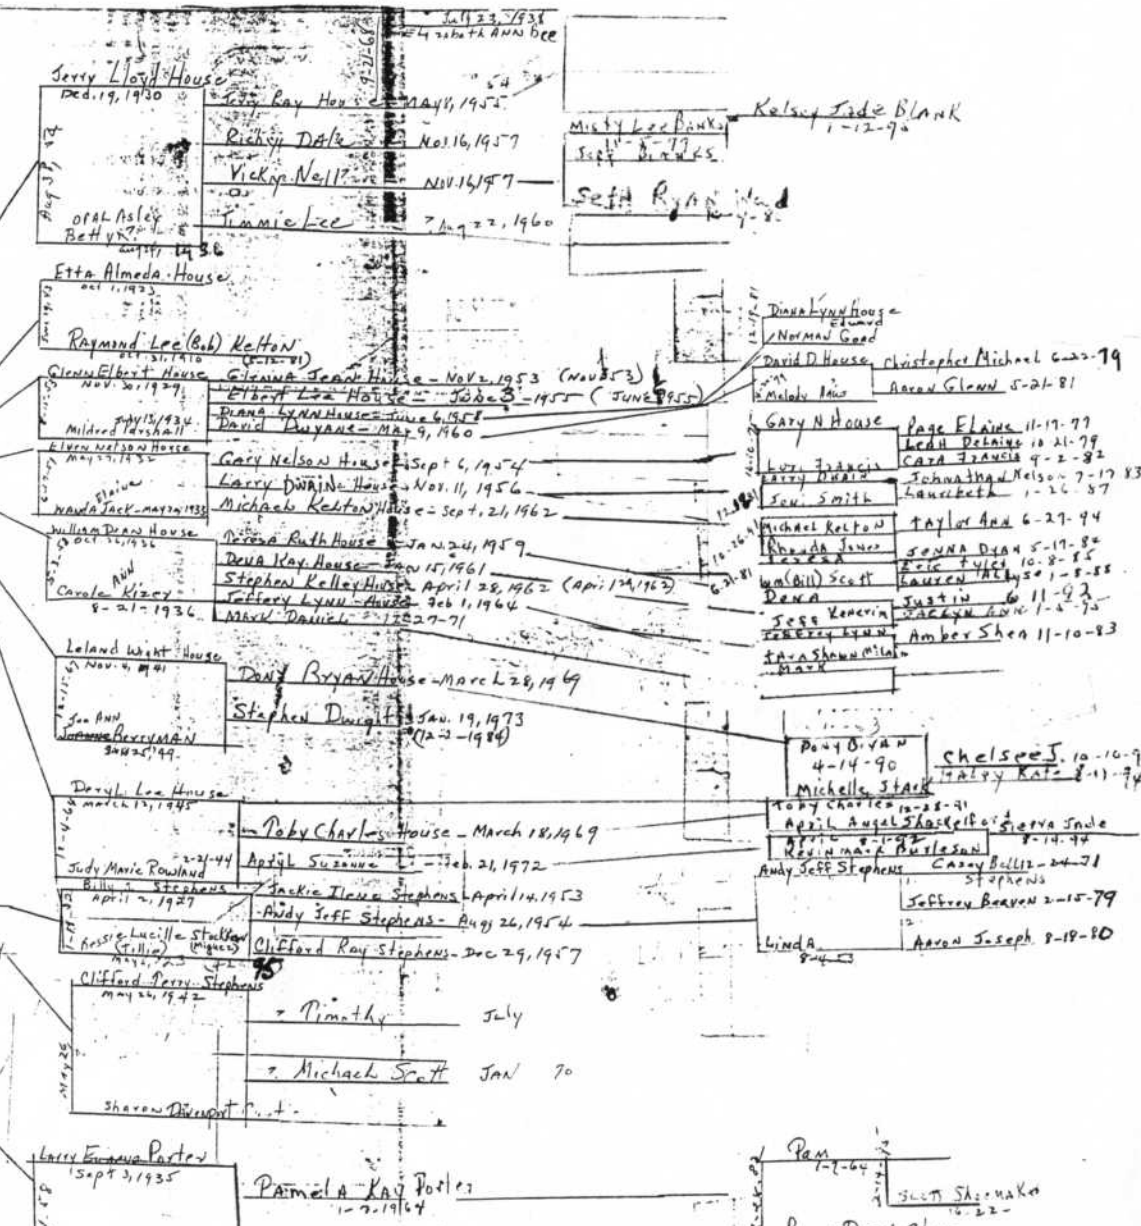

204 yrs
8 generations
Cox
MAY, 1996

John Cox 1787
Sarah (Nelson) Hotala
Bartholomew Gates
Joyce - 1958

Bartholomew Gates
1835
Bartholomew
Gates
1835
Bartholomew
Gates
1835

Mrs. P.C. Cox
Mary Catherine Cox
W.N. Cox
James Alfred Cox
Perry David Cox
Joetta Cox
Mary Ellen Cox
John Morrison
George Wesley Cox
Nora Leady Cox
Piccalah Mac
Rosalee Cox
Fred Whittier Cox

William Andrew House
Archie
Elbert
Viola
Leo/a

Archie Eston House
Laker Edie Morrison
Elbert Austin House
Zillie Mae Hart
Viola Florence House
Leo/a Ellen House
Evelyn Wayne Porter

Serry Lloyd House
Etta Almeda House
Raymond Lee (Bud) Kelton
Glenn Elbert House
Leland West House
Daryl Lee House
Larry Eugene Porter