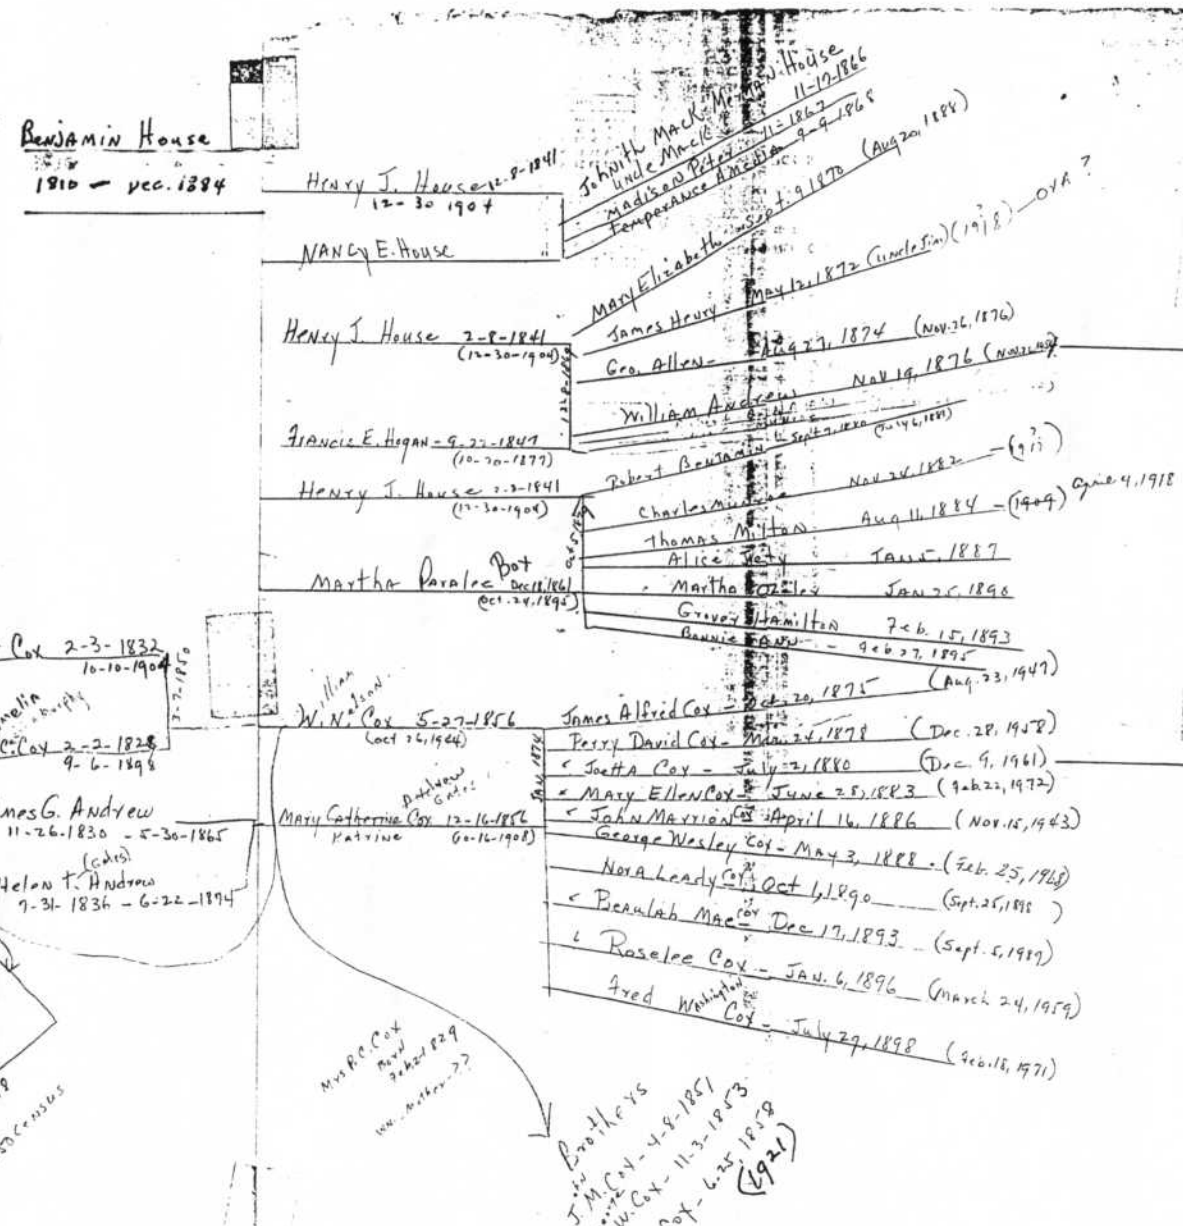

204 yrs
8 generations
Cox
MAY, 1996

John Cox 1787
Sarah (Nelson) Hotala
Bartholomew Gates
Joyce - 1958

Bartholomew Gates
1835
Bartholomew
Gates
1835
Bartholomew
Gates
1835

Mrs. P.C. Cox
Mary Catherine Cox
W.N. Cox
James Alfred Cox
Perry David Cox
Joetta Cox
Mary Ellen Cox
John Morrison
George Wesley Cox
Nora Leady Cox
Piccalah Mac
Rosalee Cox
Fred Whittier Cox

William Andrew House
Archie
Elbert
Viola
Leo/a

Archie Eston House
Laker Edie Morrison
Elbert Austin House
Zillie Mae Hart
Viola Florence House
Leo/a Ellen House
Evelyn Wayne Porter

Serry Lloyd House
Etta Almeda House
Raymond Lee (Bud) Kelton
Glenn Elbert House
Leland West House
Daryl Lee House
Larry Eugene Porter